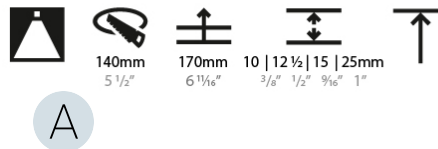

ELECTRICAL

Lamp Type: LED (Zhaga Standard)
Input Wattage (W): 28
Total Output Wattage (W): 26.4
Dimming: Tri-Mode (Non-Dimming and Phase Dimming (120Vac only) and 0-10V Dimming)
Driver Included: No
Driver Location: Recessed Housing
Driver Type: Constant Current - Universal
Driver Class: Class 2
Housing: See components
Input Voltage (V): 120 - 277
Constant Current (MA): 700

LED

Number of LEDs: 1
Color Temperature (°K): 2700 / 3000 / 3500 / 4000
Max. Delivered Lumen (lm): 2156 / 2244 / 2377 / 2425
Nominal Lumen (lm): 2909 / 3028 / 3208 / 2373
CRI: >90 CRI
Lamp Life (hrs): 50000
Upon Request: RGB-W Tunable White Special Color Temperature Special LED

OPTICAL

Reflector°: 18 / 34
Optic°: Lens Pack - No Lens / Linear Spread Lens / Honeycomb / Spread Lens
Adjustability: Fixed
Upon Request: Special Beam Angles

RATINGS AND CERTIFICATIONS

382, F 416-247-9319, www.zaneen.com
Certified and tested for North American standards at the end of the existing Model #. For assistance on 'custom' specifications, contact zteam@zaneen.com.
In a constant effort to supply the best product, we reserve the right to change specifications or materials without notice. The most recent specification sheets are found at zaneen.com
IP rating: IP20