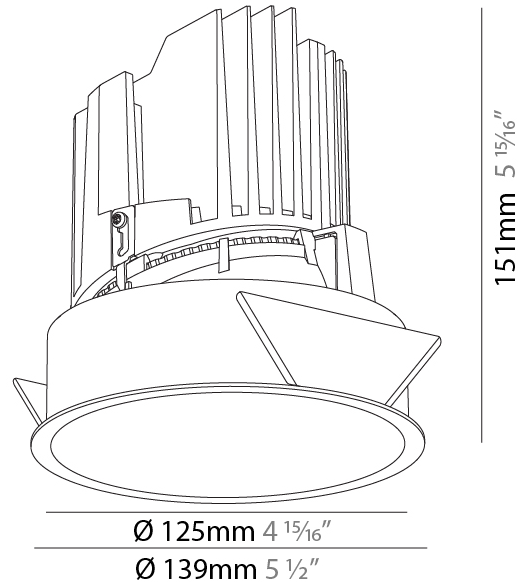

PHYSICAL

Shape: Round
Diameter (mm): 139
Diameter (in): 5 1/2
Height (mm): 151
Height (in): 5 15/16
Ceiling Thickness (mm): 10 / 12.5 / 15
Ceiling Thickness (in): 3/8 or 1/2 or 9/16
Min. Recessing Depth (mm): 170
Min. Recessing Depth (in): 6 11/16
Light Distribution: Downlight
Weight (kg): 0.926
Weight (lbs): 2.04
Fixture Finish: SSR / BKV / CWI / CRY / HAB / UFT / ITA / RUA / FTG / MYG / LOD / PUS / FRO / FUP / KIA / POP / BLS / SPG / MEY / GOH / GUM / CHC / COM / ABZ / JAG / OBR / MOS / ROR
Fixture Material: Aluminum Die Cast
Cut-out Measurements: 130mm / 5 1/8"

ELECTRICAL

Lamp Type: LED (Zhaga Standard)
Input Wattage (W): 28.6
Total Output Wattage (W): 26.4
Dimming: Tri-Mode (Non-Dimming and Phase Dimming (120Vac only) and 0-10V Dimming)
Driver Included: No
Driver Location: Recessed Housing
Driver Type: Constant Current - Universal
Driver Class: Class 2
Housing: See components
Input Voltage (V): 120 - 277
Constant Current (MA): 700

LED

Number of LEDs: 1
Color Temperature (°K): 2700 / 3000 / 3500 / 4000
Max. Delivered Lumen (lm): 2030 / 2080 / 2186 / 2230
Nominal Lumen (lm): 3210 / 3290 / 3459 / 3530
CRI: >90 CRI
Efficiency (%): 0.631
Lamp Life (hrs): 50000

OPTICAL

Reflector°: 20 / 25 / 40

RATINGS AND CERTIFICATIONS

Certified By: Certified for North American Standards
IP rating: IP20